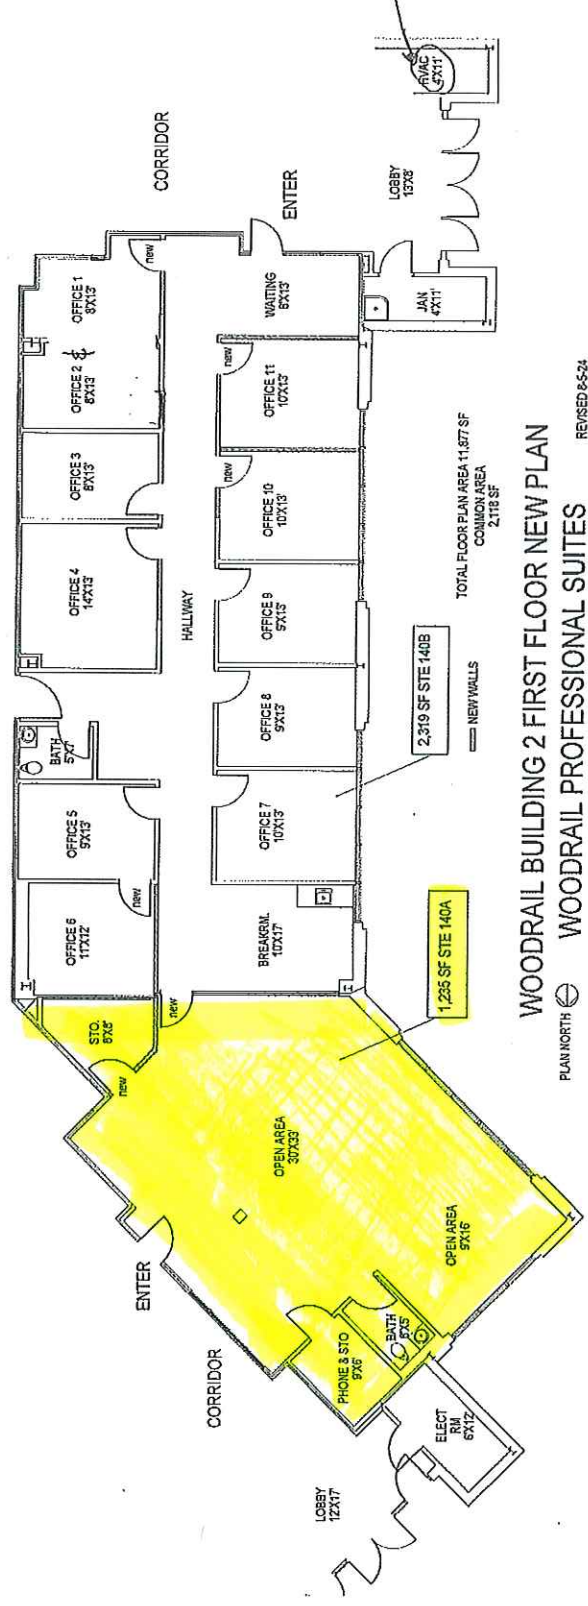

SUITE 130A
515 SF

SUITE 130B
534 SF

WOODRAIL BUILDING 2 FIRST FLOOR NEW PLAN
 WOODRAIL PROFESSIONAL SUITES
 SCALE 3/16"=1'-0" ON 24X36 PAPER
 REVISED 8-5-24

PLAN NORTH