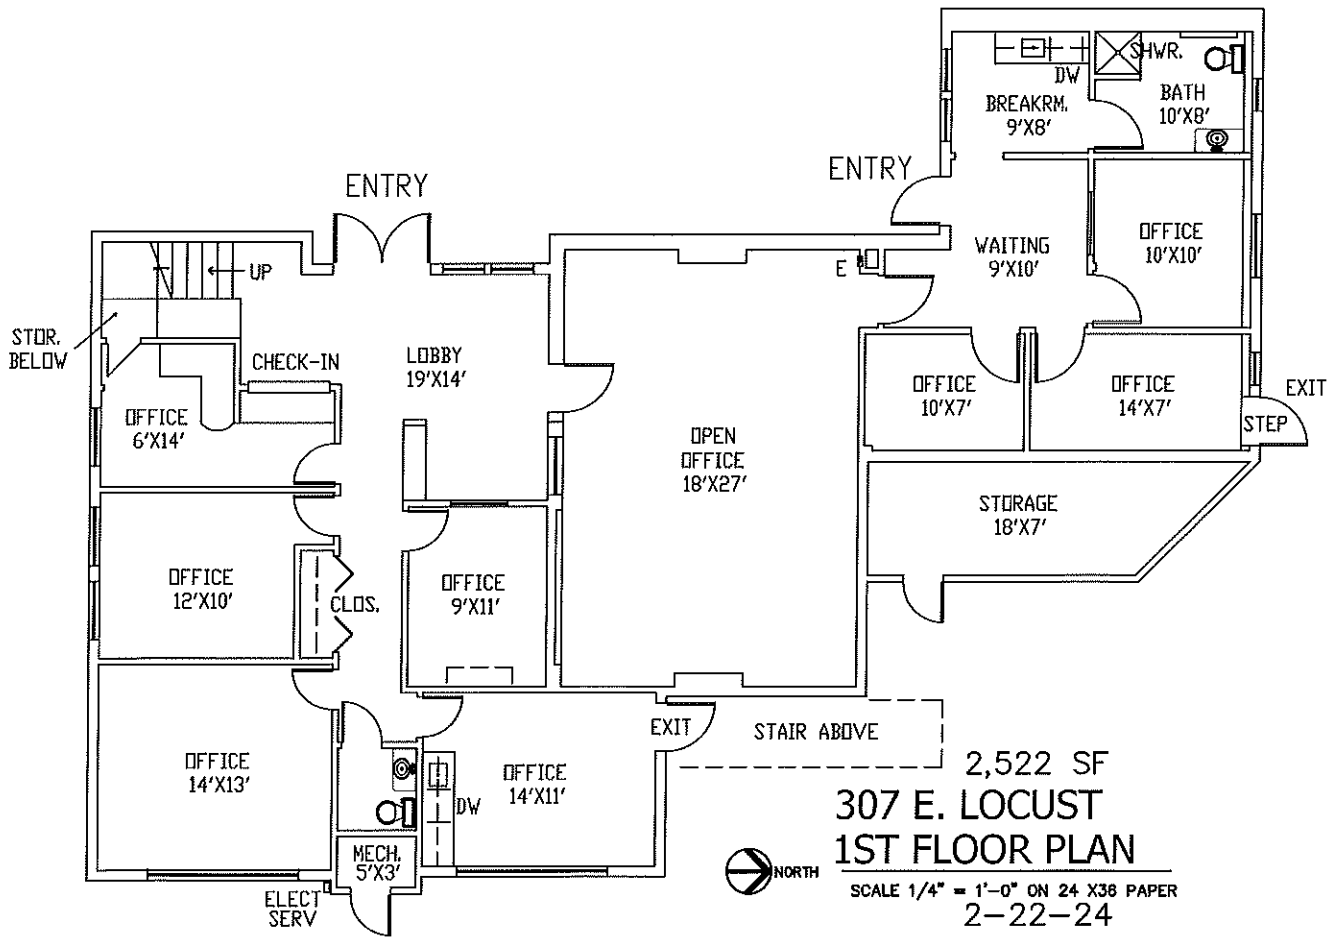

1,941 SF
 307 E. LOCUST
 2ND FLOOR PLAN

SCALE 1/4" = 1'-0" ON 24 X36 PAPER

2,522 SF
 307 E. LOCUST
 1ST FLOOR PLAN

SCALE 1/4" = 1'-0" ON 24 X36 PAPER

2-22-24