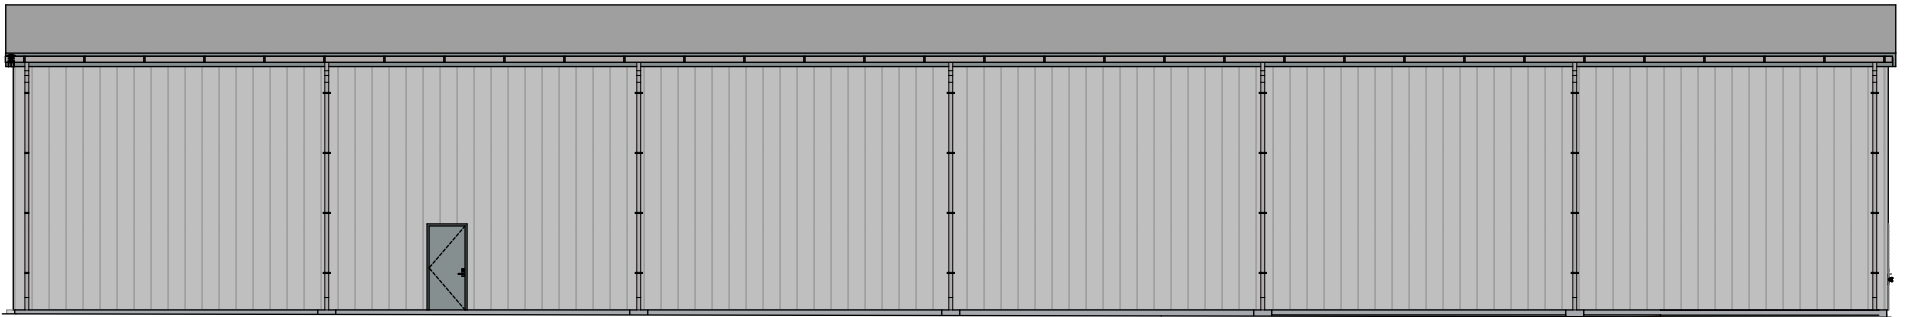

North Elevation

West Elevation

2009 North Country Club Drive,  
Columbia, MO 65201

Elevations - 2000 Lake Ridgeway Rd, Columbia, Missouri 65203

North Elevation

West Elevation

2009 North Country Club Drive,  
Columbia, MO 65201

Elevations - 2000 Lake Ridgeway Rd, Columbia, Missouri 65203