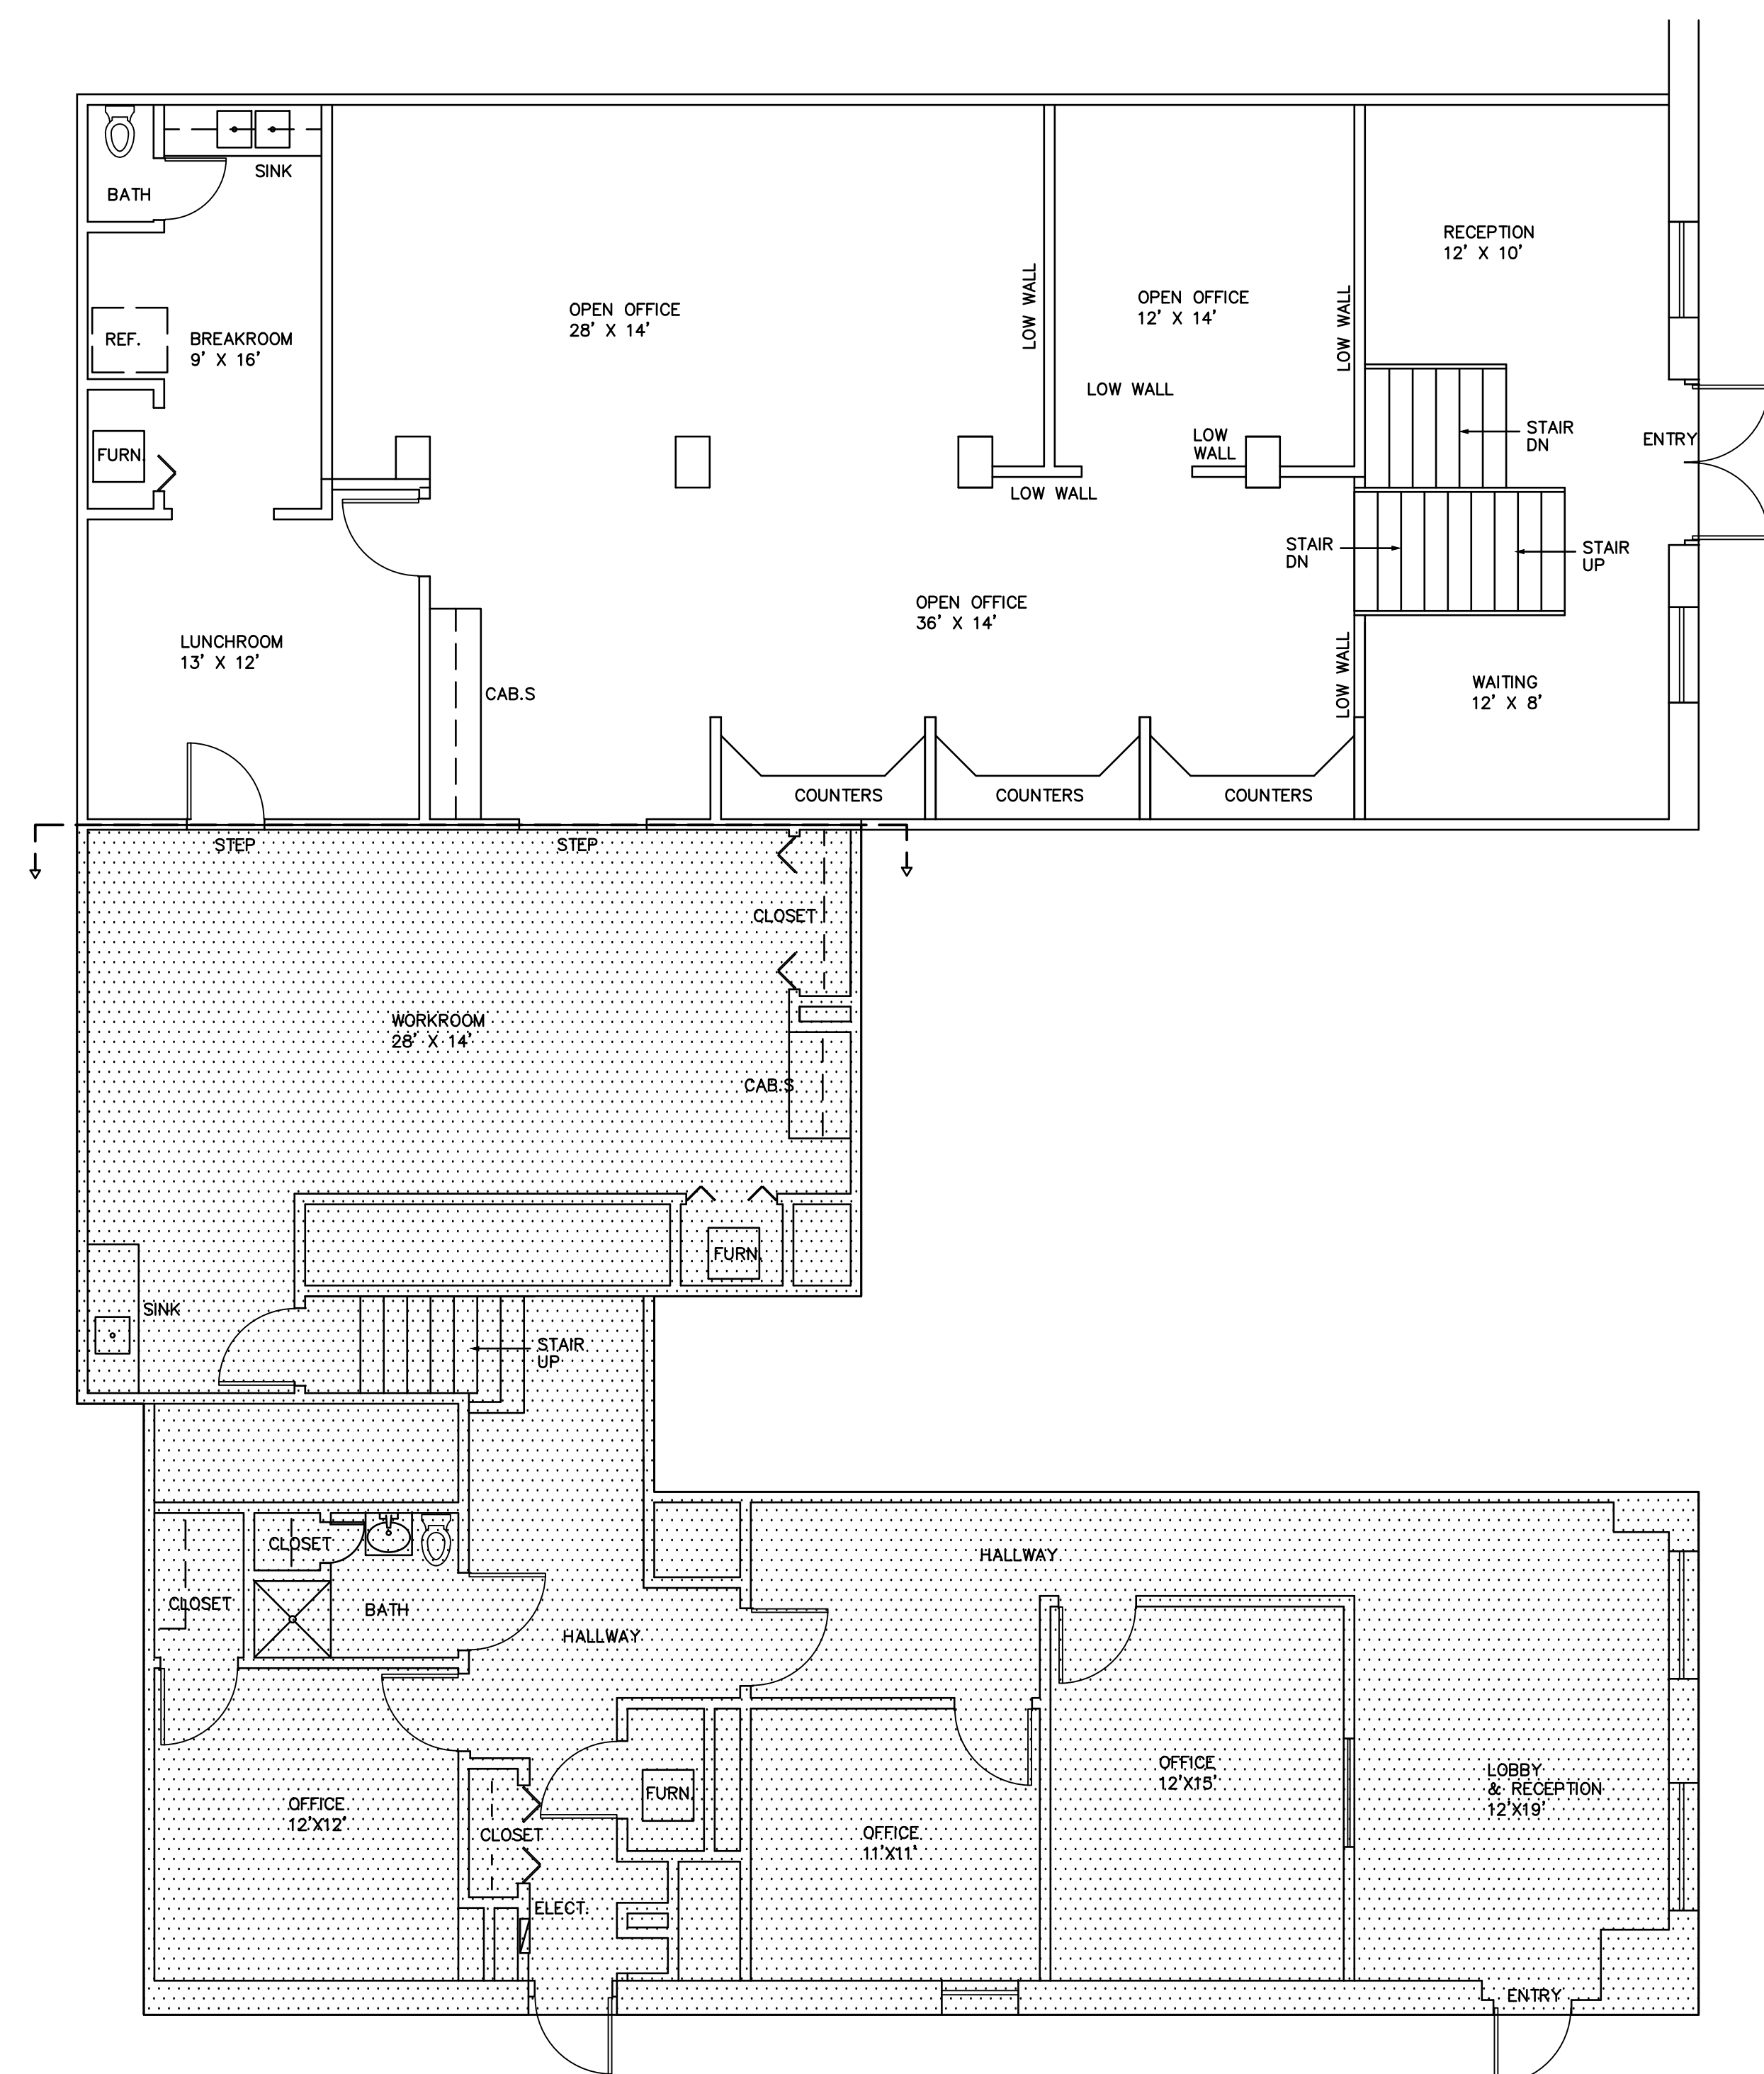

**LOWER LEVEL**  
**11 S. 4TH ST.**  
**COLUMBIA, MO.**

2,070 GSF SCALE: 3/16" = 1'-0"

**MAIN FLOOR**  
**11 S. 4TH ST.**  
**COLUMBIA, MO.**

1,833 GSF SCALE: 3/16" = 1'-0"  
 TOTAL BLDG = 1,833 + 2,070 = 3,903 GSF

**19 S. 4TH ST.**  
**COLUMBIA, MO.**

1,863 GSF SCALE: 3/16" = 1'-0"